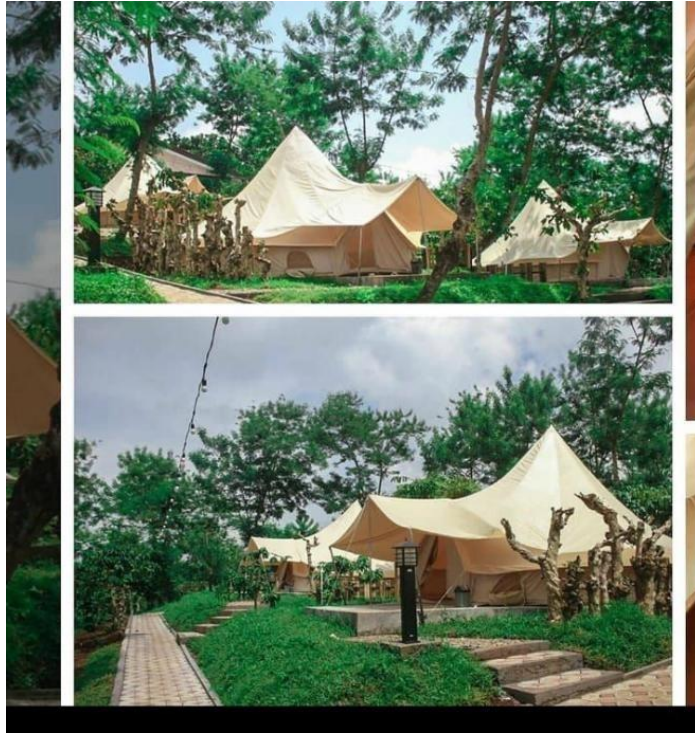

### Lampiran 4 Fasilitas Perusahaan

Resort – Coffee Camp

Kolam Renang

Lapangan Tenis

Resto – Myeongdong

Resto – Banaran 9

Resto – Skyview

Resto – Skylounge